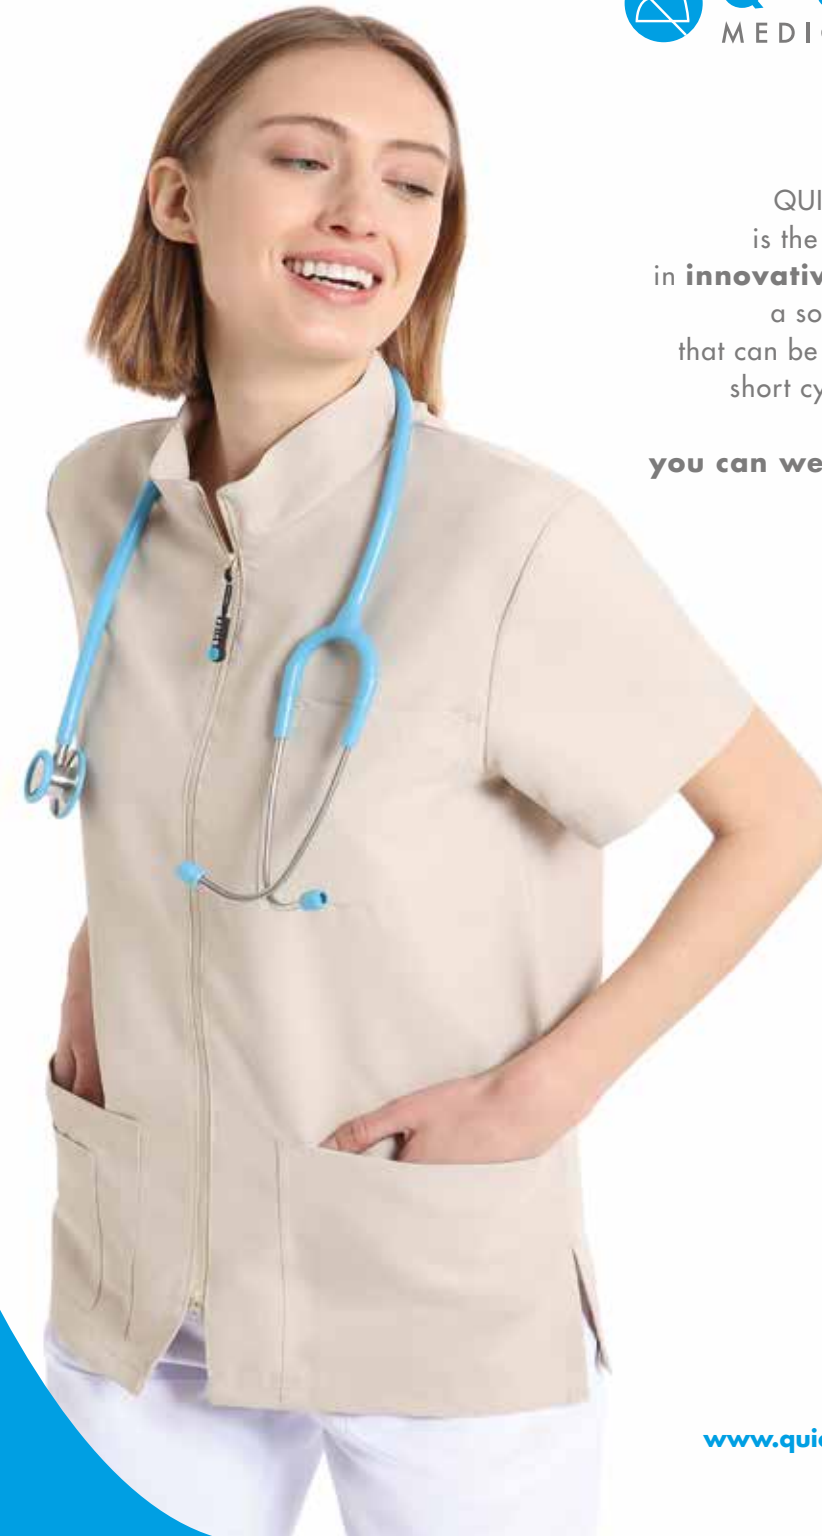

SOFT MICROFIBRE

NO BAD ODOURS

QUICK-DRYING

STERILIZABLE IN AN AUTOCLAVE
Delicate cycle 121°

WASHABLE UP TO 90°

COLOURS ALWAYS BRIGHT

QUICK - Medical Uniform
is the **NO IRON uniform**
in **innovative technical fabric**:
a soft and silky microfibre
that can be machine-washed with
short cycles, **dries quickly**,
does not wrinkle and
you can wear it immediately!