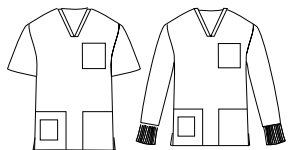

SIZE	BUST/CHEST	WAIST
XS	87 - 94	87 - 94
S	95 - 100	95 - 100
M	101 - 106	101 - 106
L	107 - 112	107 - 112
XL	113 - 118	113 - 118
XXL	119 - 124	119 - 124
3XL	125 - 130	125 - 130
4XL	131 - 136	131 - 136
5XL	137 - 142	137 - 142

UNISEX MODEL