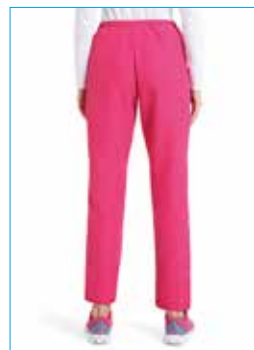

9
BRILLIANT
colours

Available sizes:

XS - S - M - L - XL - XXL - 3XL

- Size chart on page 36
- Up to 5XL in White, Dark Blue and Grey colours