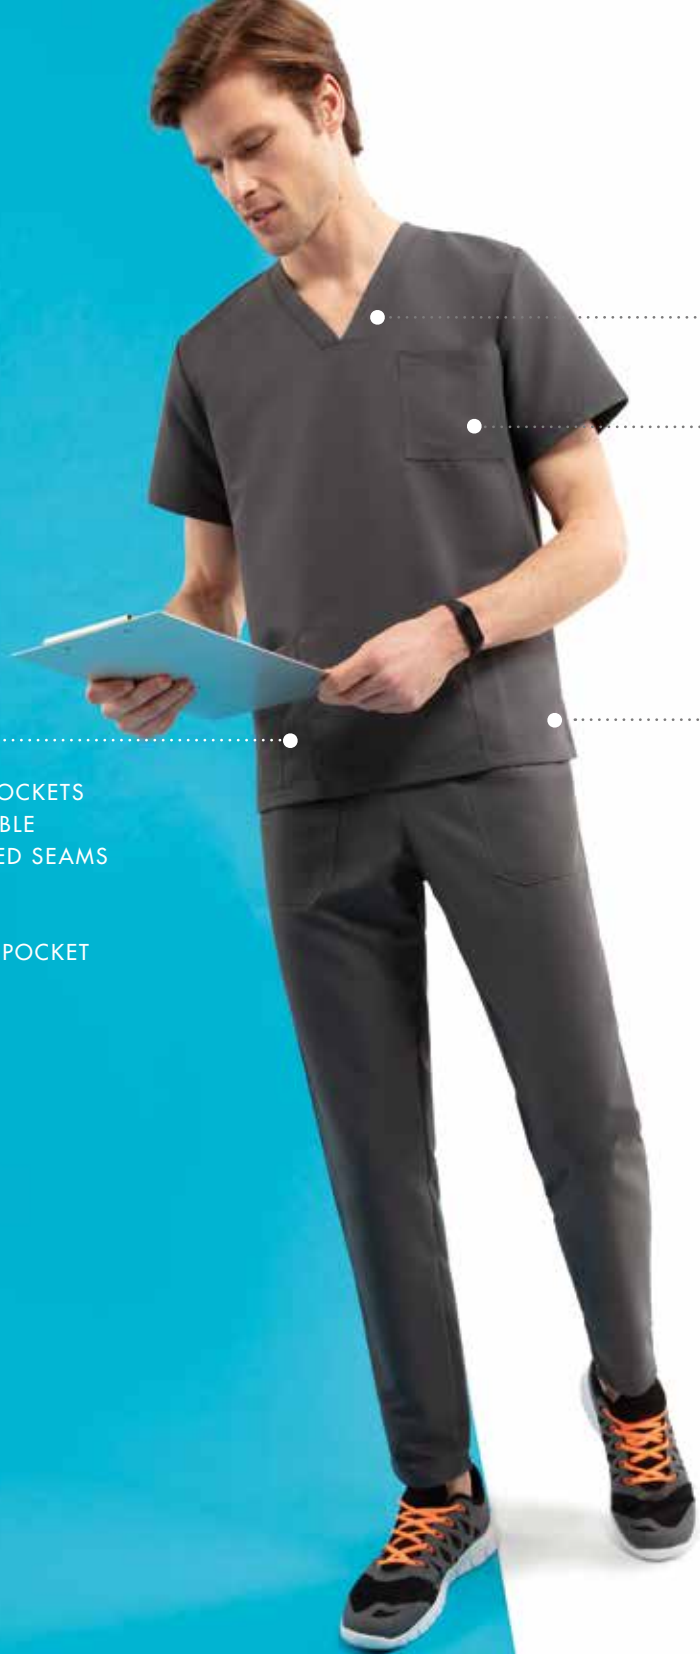

9
BRILLIANT
colours

Available sizes:

XS - S - M - L - XL - XXL - 3XL

- Size chart on page 36
- Up to 5XL in White, Dark Blue and Grey colours
- Long-sleeved Smart variant on page 18

Soft and Functional

V-NECK