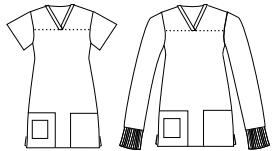

QUICK-DRYING

NO IRONING

COLOURS
ALWAYS BRIGHT

SIZE CHART

To take measurements correctly, we recommended that you wear only underwear and that you stand in front of a full-length mirror. Make sure that the tape measure is placed as horizontally as possible around the body part you want to measure.

Sizes are in centimetres and refer to the measurements of a person's body. These are indicative measurements that satisfy a standard figure and fit.

WOMEN'S MODEL

Scrub top POWER

SIZE	BUST	WAIST	HIPS
XS	80 - 85	68 - 75	82 - 87
S	86 - 91	76 - 81	88 - 93
M	92 - 97	82 - 87	94 - 99
L	98 - 103	88 - 93	100 - 105
XL	104 - 109	94 - 99	106 - 111
XXL	110 - 115	100 - 105	112 - 117