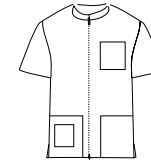

Scrub top NEXT

SIZE	BUST/CHEST	WAIST
XXS	81 - 86	81 - 86
XS	87 - 94	87 - 94
S	95 - 100	95 - 100
M	101 - 106	101 - 106
L	107 - 112	107 - 112
XL	113 - 118	113 - 118
XXL	119 - 124	119 - 124
3XL	125 - 130	125 - 130

UNISEX MODEL

Trousers FAST